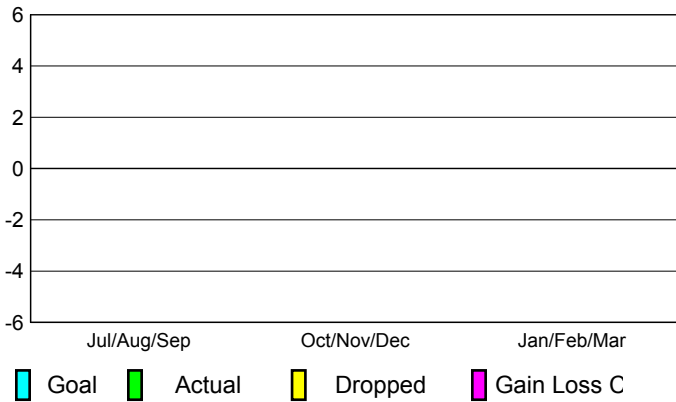

2009-2010 GMT Quarterly Report for District (or Undistricted) **District 51 E U S**

GMT: Doctor CARLOS E JUSTINIAN

Location: U S VIRGIN ISLANDS

GMT CA: 3

CLUBS

**Club Results
2009-2010**

**Clubs
2008-2009**

Month	New Club Goal	Actual New Clubs	Actual Dropped Clubs	Gain/Loss of Clubs	Gain/Loss of Clubs
Jul/Aug/Sep	0	0	0	0	0
Oct/Nov/Dec	0	0	0	0	0
Jan/Feb/Mar	0	0	0	0	0
Totals	0	0	0	0	0

Club Results 2009-2010

Goal, New, Dropped, Gain/Loss