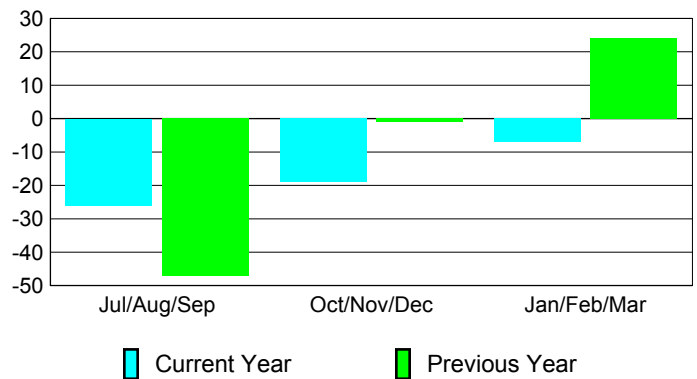

Goal, New, Dropped, Gain/Loss

Comparison of Club Gain/Loss

Current Year Compared to the Previous Year

YTD Status Quo Clubs 2009-2010

Status Quo Clubs Compared to Status Quo Members

MEMBERSHIP

**Membership Results
2009-2010**

**Membership
2008-2009**

Month	Net Memb Goal	Actual New Memb	Actual Dropped Memb	Gain/Loss of Memb	Gain/Loss of Memb
Jul/Aug/Sep	38	9	-35	-26	-47
Oct/Nov/Dec	39	16	-35	-19	-1
Jan/Feb/Mar	37	17	-24	-7	24
Totals	114	42	-94	-52	-24

Membership Results 2009-2010

Goal, New, Dropped, Gain/Loss

Comparison of Membership Gain/Loss

Current Year Compared to the Previous Year

Gender Comparison 2009-2010

Jul/Aug/Sep

Oct/Nov/Dec

Jan/Feb/Mar