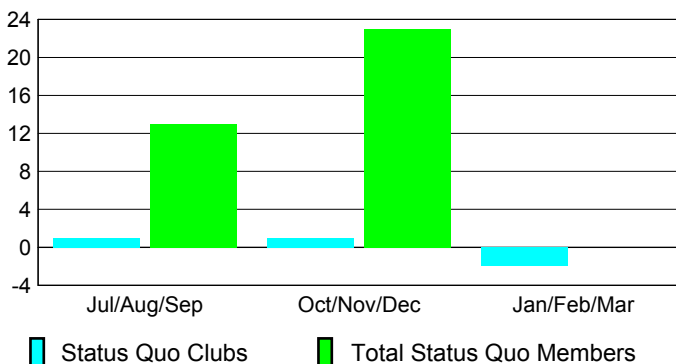

Goal, New, Dropped, Gain/Loss

Comparison of Club Gain/Loss

Current Year Compared to the Previous Year

YTD Status Quo Clubs 2009-2010

Status Quo Clubs Compared to Status Quo Members

MEMBERSHIP

**Membership Results
2009-2010**

**Membership
2008-2009**

Month	Net Memb Goal	Actual New Memb	Actual Dropped Memb	Gain/Loss of Memb	Gain/Loss of Memb
Jul/Aug/Sep	38	9	-35	-26	-47
Oct/Nov/Dec	39	16	-35	-19	-1
Jan/Feb/Mar	37	17	-24	-7	24
Totals	114	42	-94	-52	-24