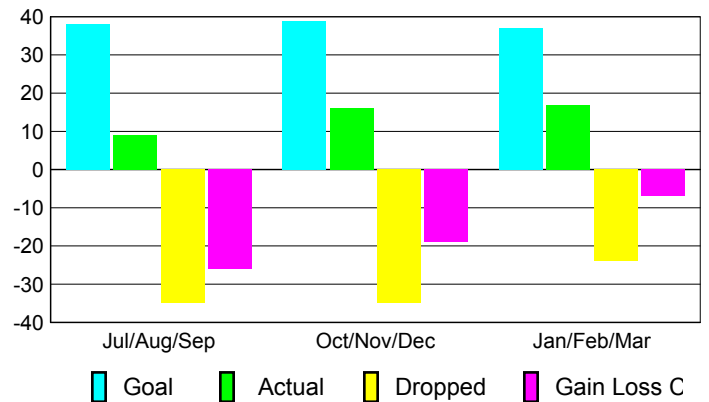

Membership Results 2009-2010

Goal, New, Dropped, Gain/Loss