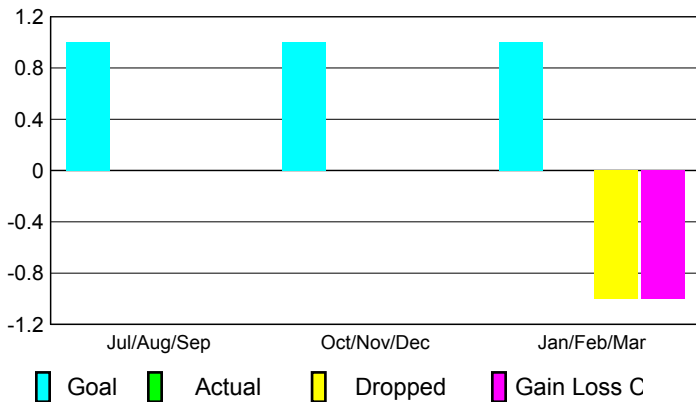

2009-2010 GMT Quarterly Report for District (or Undistricted) **District 51 E PUERTO**

GMT: **Doctor CARLOS E JUSTINIAN**

Location: **PUERTO RICO**

GMT CA: **3**

CLUBS

**Club Results
2009-2010**

**Clubs
2008-2009**

Month	New Club Goal	Actual New Clubs	Actual Dropped Clubs	Gain/Loss of Clubs	Gain/Loss of Clubs
Jul/Aug/Sep	1	0	0	0	0
Oct/Nov/Dec	1	0	0	0	0
Jan/Feb/Mar	1	0	-1	-1	1
Totals	3	0	-1	-1	1

Club Results 2009-2010

Goal, New, Dropped, Gain/Loss